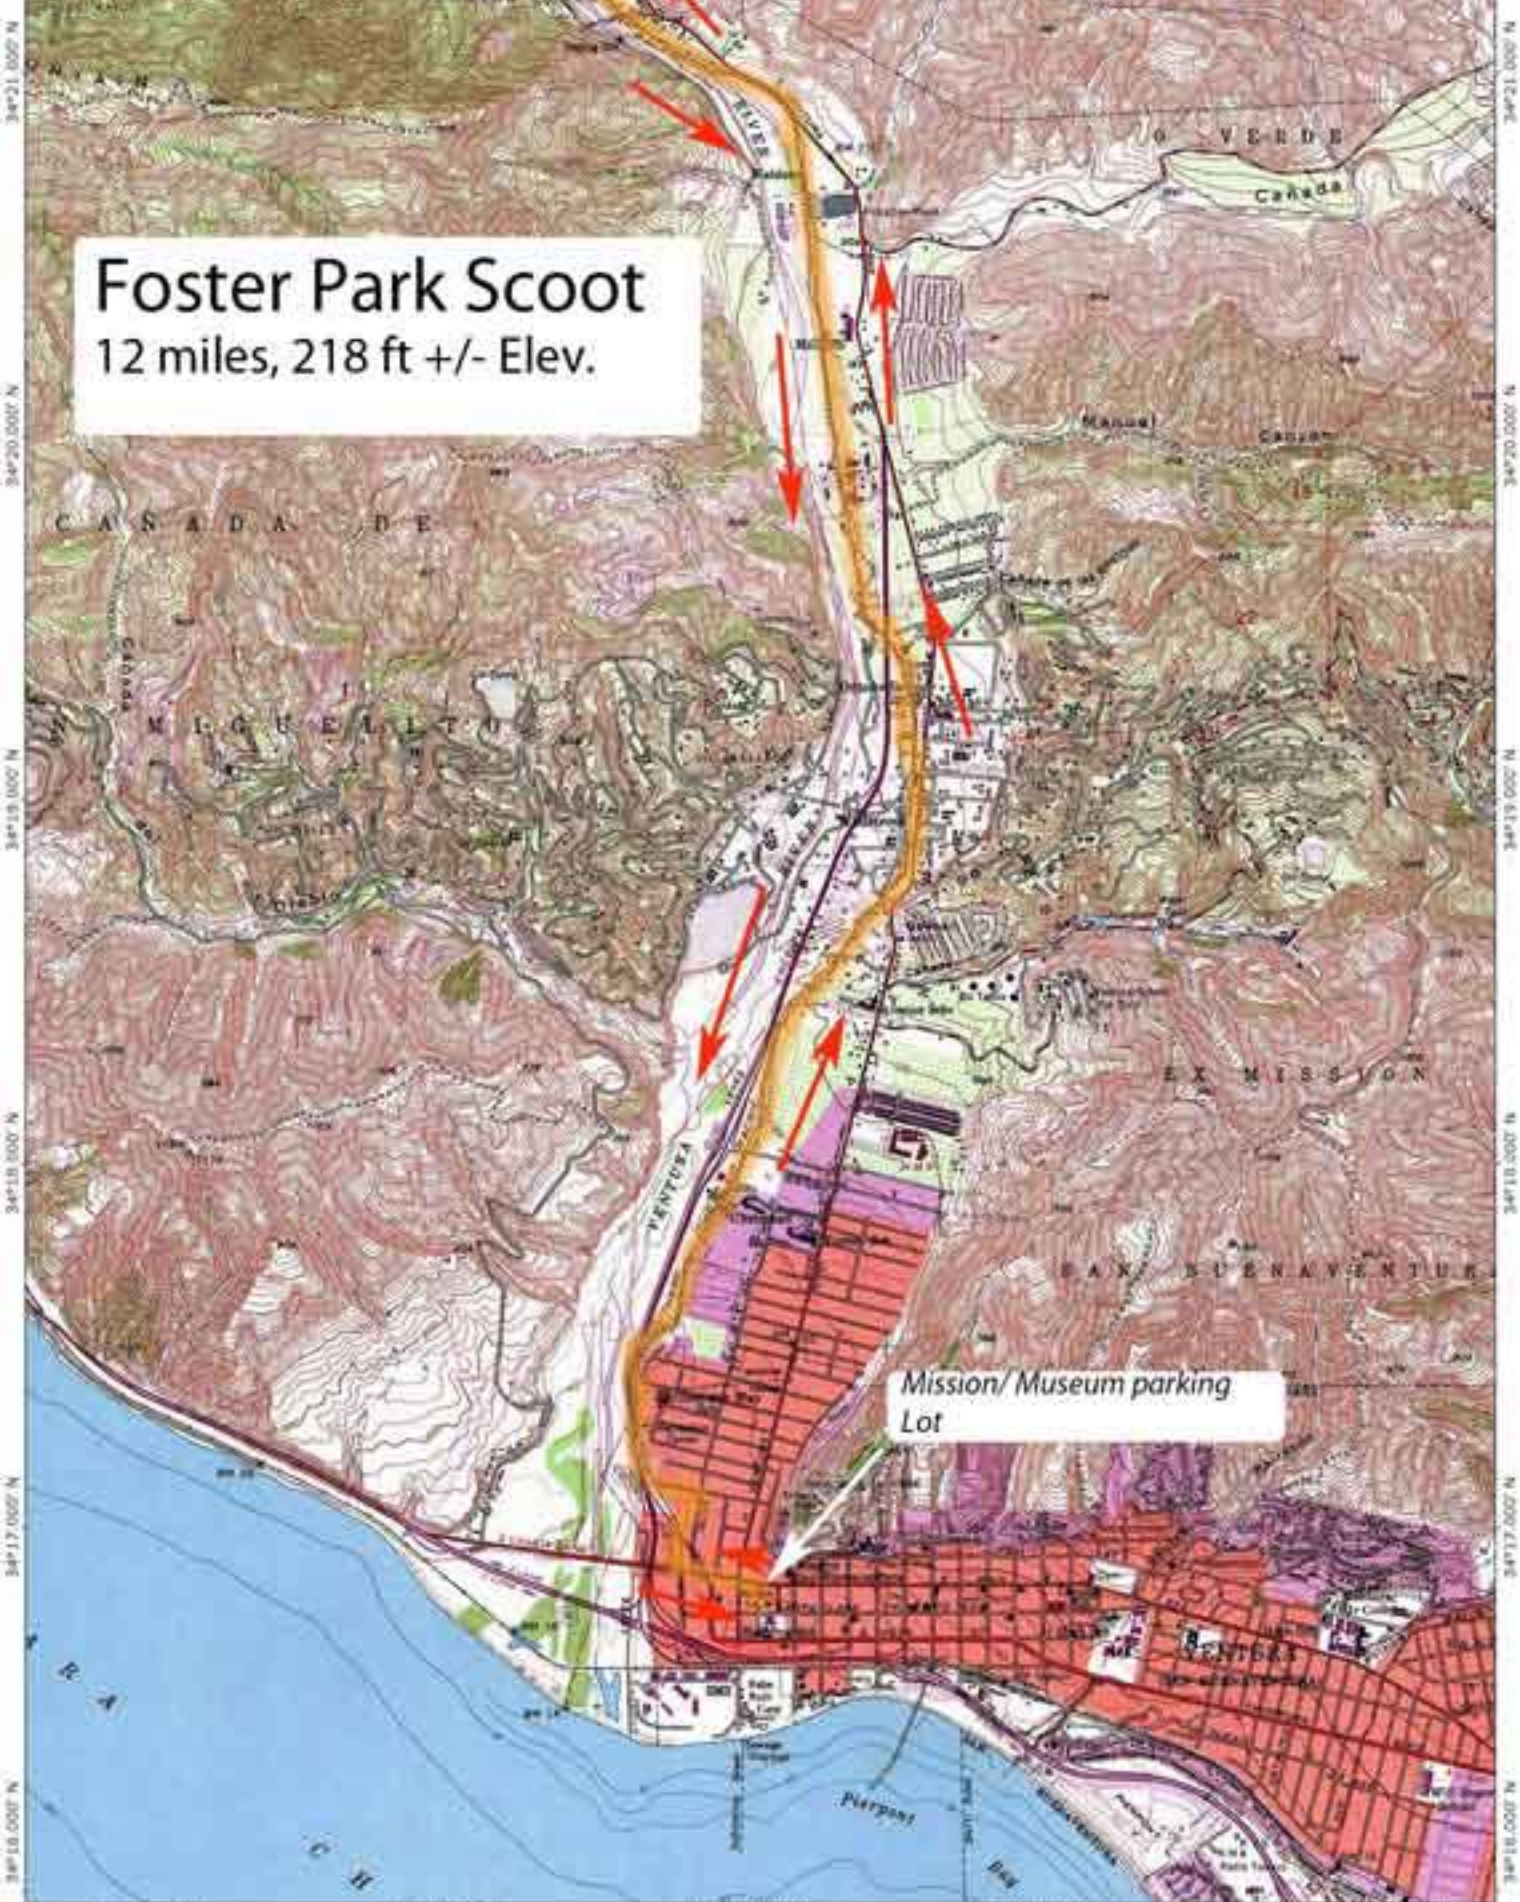

119°20.000' W 119°19.000' W 119°18.000' W 119°17.000' W WGS84 119°16.000' W

Foster Park
Restrooms/Water

Foster Park Scoot
12 miles, 218 ft +/- Elev.

Mission/ Museum parking
Lot

Map created with TOPO® ©2005 National Geographic (www.nationalgeographic.com/topo)